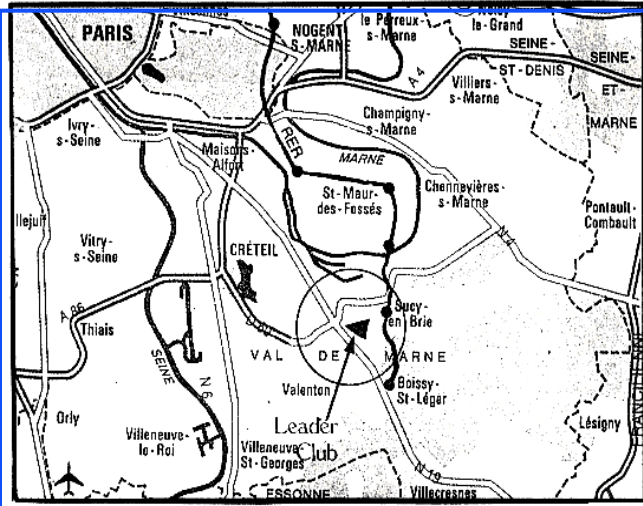

Access:

By road from PARIS: At Bercy's door, take the motorway (**autoroute A4**), then take the **A86** motorway in the direction of "CRETEIL".

Follow the direction PROVINS / TROYES / BONNEUIL then take the exit "BONNEUIL" (then follow the black arrows on the map).

By road from ORLY airport:

Take the **N7 road** in the direction of Versailles-Créteil, then take the N186 road in the direction of Vitry-sur-Seine/Creteil/Thiais. Take the **motorway A86** in the direction of CRETEIL. Exit in Créteil and take the road **D60 BONNEUIL/LIMEIL-BREVANNES**. Take the **Exit and follow SAINT-MAUR/SUCY-EN-BRIE/BONNEUIL Centre** (then follow the black arrows on the map).

By RER train from PARIS (Line A2):

Direction "Boissy Saint Leger". Stop to the station "**Sucy en Brie - Bonneuil**". At the rear of the train, take the footbridge which leads to the parking.